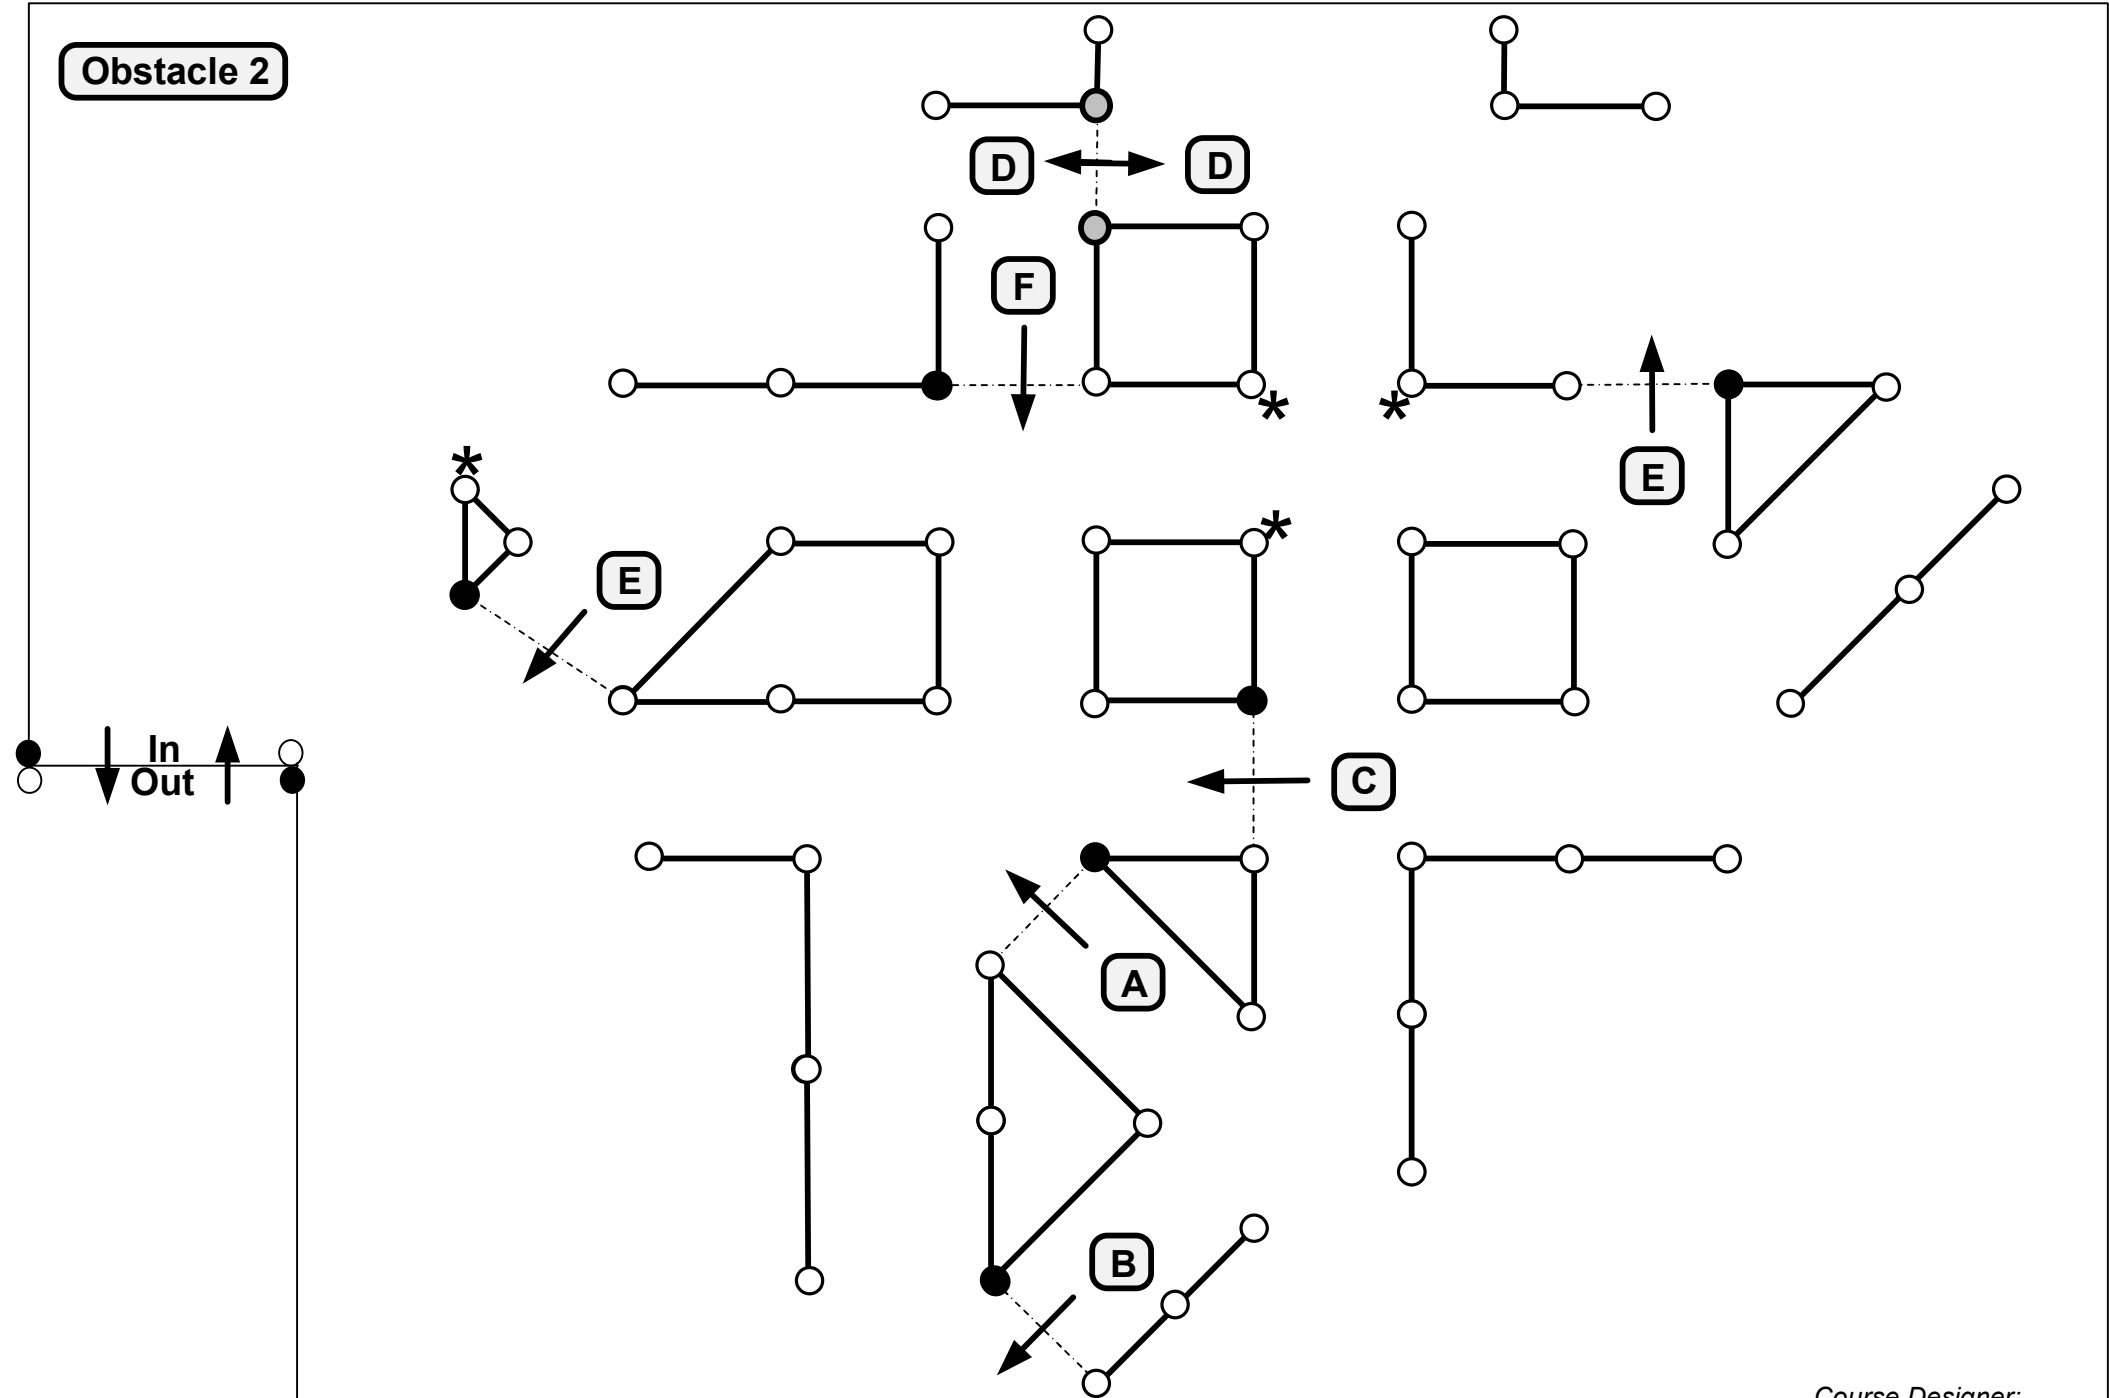

# Section B 2015

**NO Smoking in the woods**

- Start B
- 1 km
- Obst 1
- Gate 1
- Obst 2
- 2 km
- Gate 2
- Obst 3
- Gate 3
- Obst 4
- 3 km
- Gate 4
- 4 km
- Obst 5
- 5 km
- Gate 5
- Obst 6
- 6 km
- Gate 6
- Obst 7
- Finish B
- 6750m

*From Start B  
See map 'section  
A and start B'*

Obstacle 1

\* = Knock downs

**Obstacle 2**

**\* = Knock downs**

**Obstacle 3**

Not for PE

\* = Knock downs