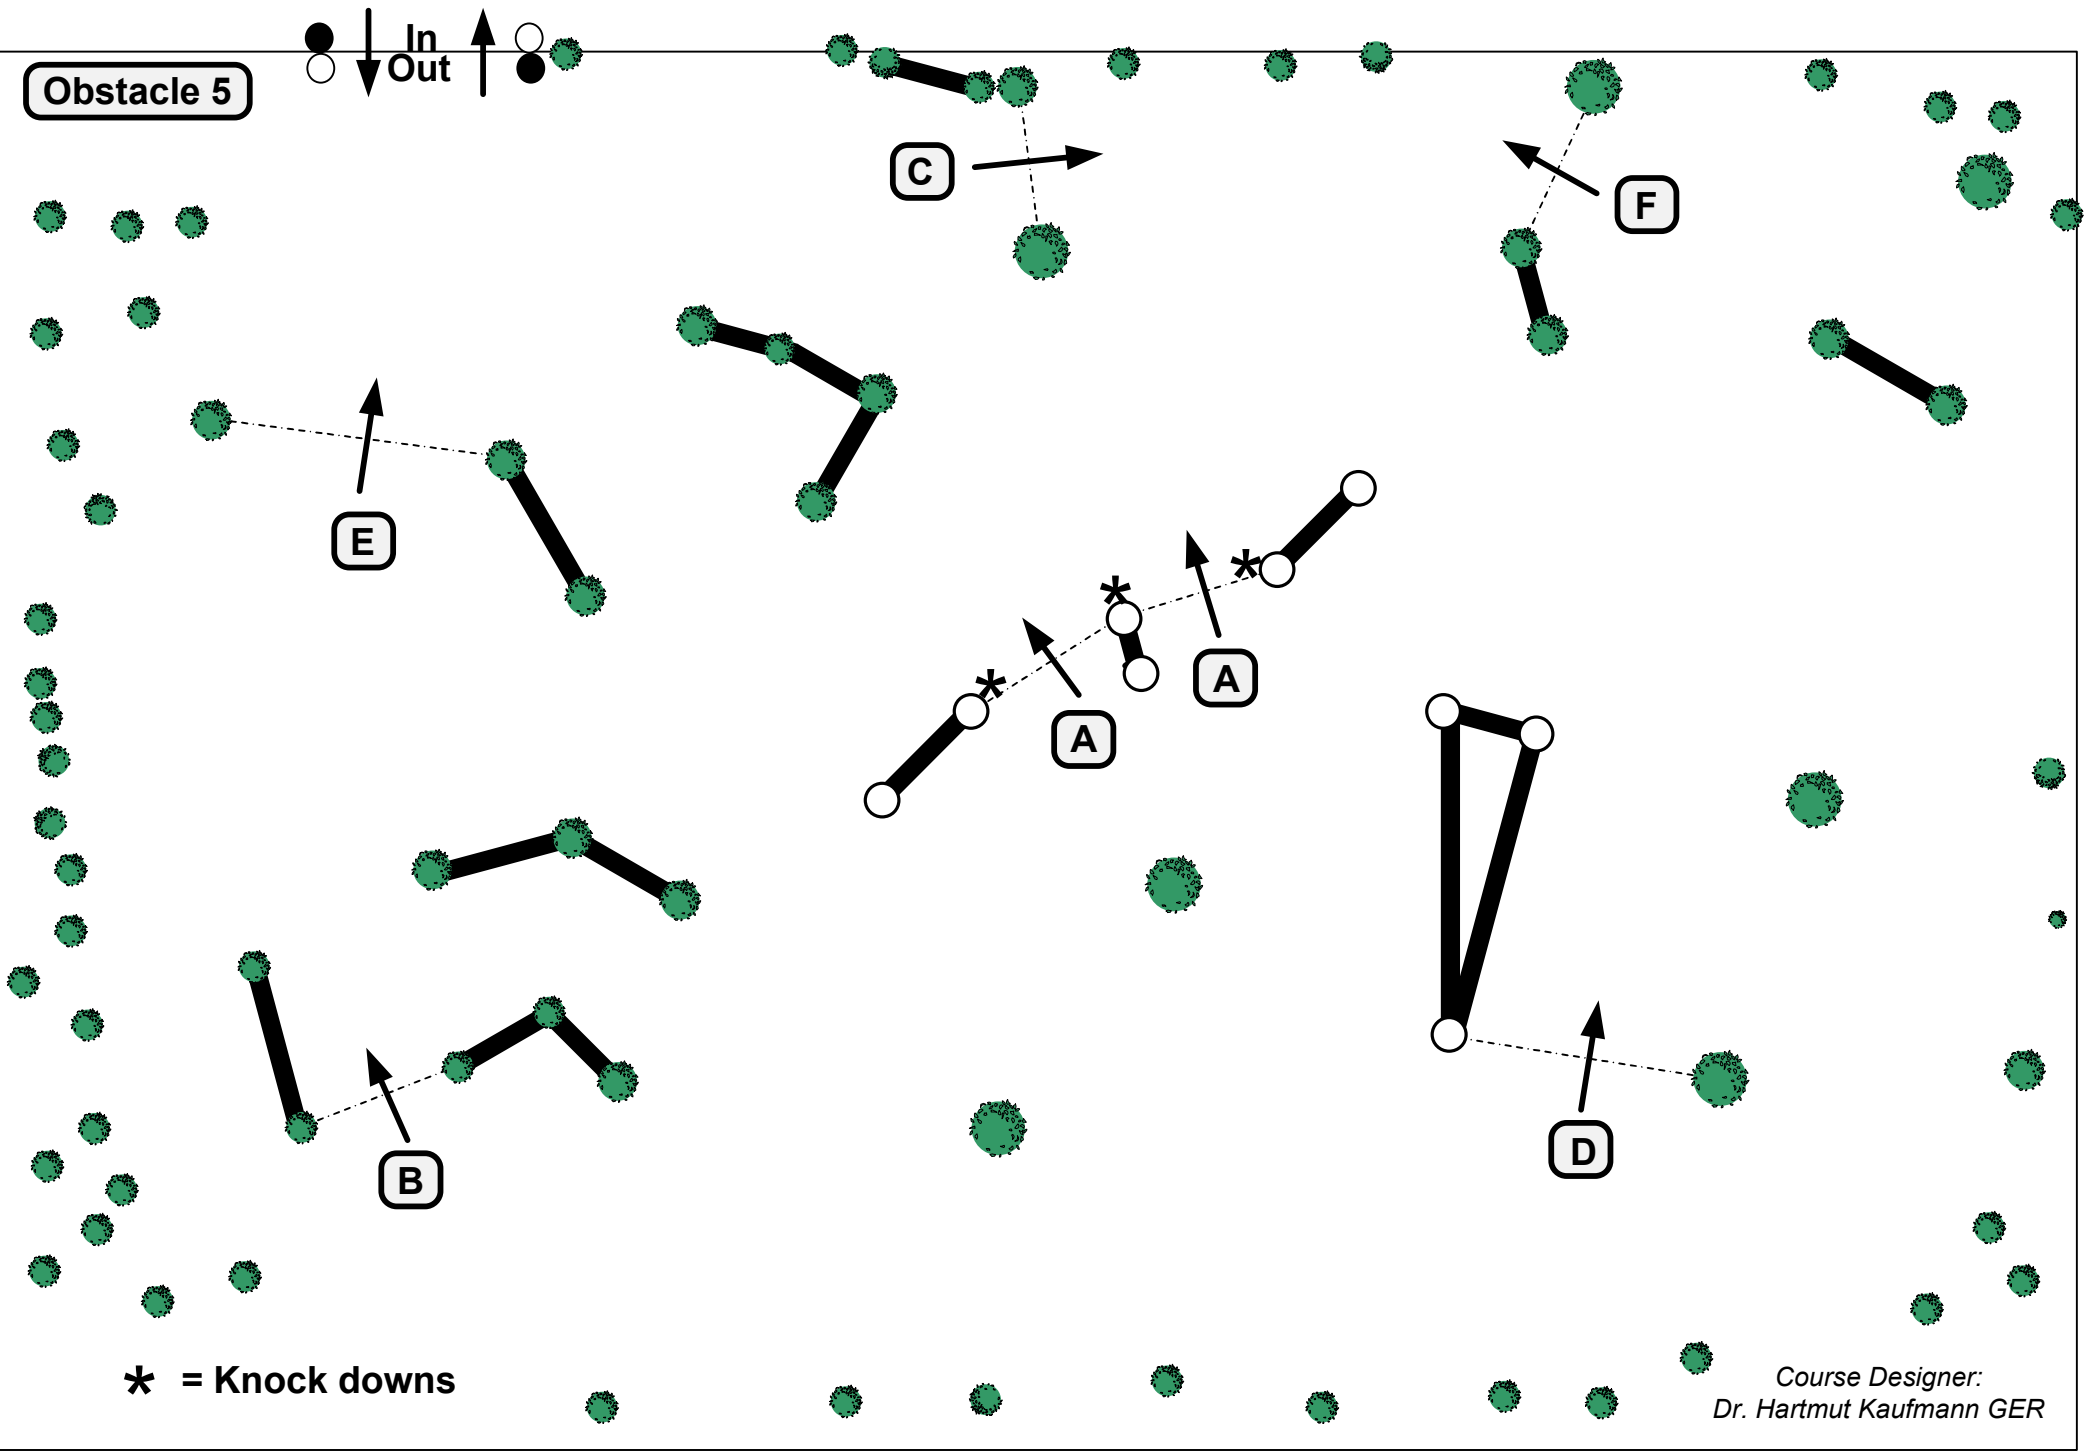

Obstacle 5

* = Knock downs

Course Designer:
Dr. Hartmut Kaufmann GER