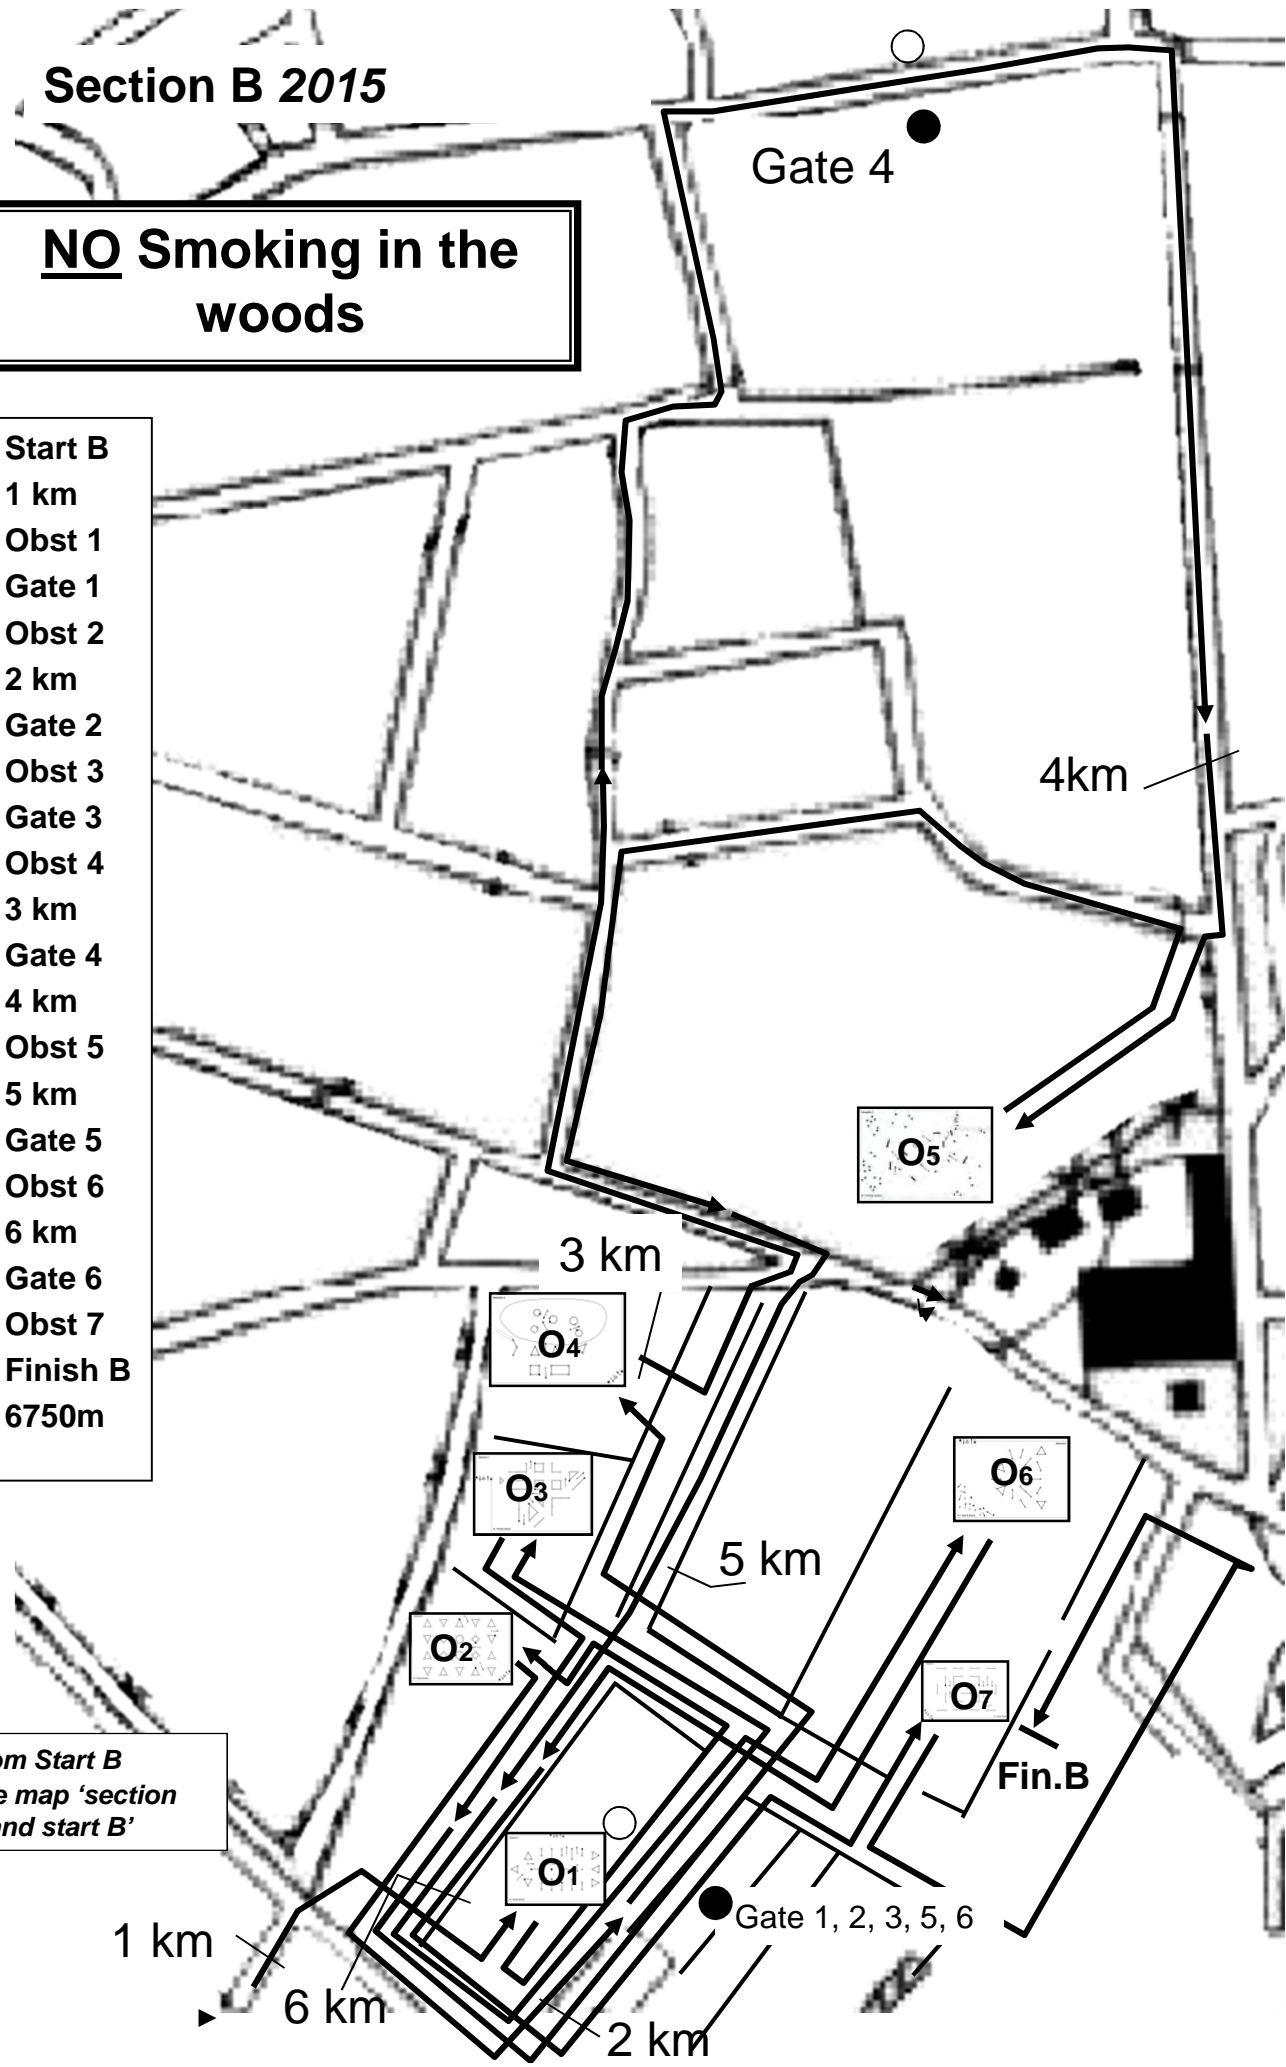

Section A and start B

Beekbergen 2015

**NO Smoking in the woods**

- Start A
- 1 km
- Gate 1
- 2 km
- 3 km
- Gate 2
- 4 km
- 5 km
- Gate 3
- 6 km
- Finish A
- Tot. 6400 m

NZ 500 m  
Start B

Rest +  
Veterinair

See map  
section B

Start  
B

# Section B 2015

**NO Smoking in the woods**

- Start B
- 1 km
- Obst 1
- Gate 1
- Obst 2
- 2 km
- Gate 2
- Obst 3
- Gate 3
- Obst 4
- 3 km
- Gate 4
- 4 km
- Obst 5
- 5 km
- Gate 5
- Obst 6
- 6 km
- Gate 6
- Obst 7
- Finish B
- 6750m

*From Start B  
See map 'section  
A and start B'*

Obstacle 1

\* = Knock downs

**Obstacle 2**

**\* = Knock downs**

**Obstacle 3**

Not for PE

\* = Knock downs