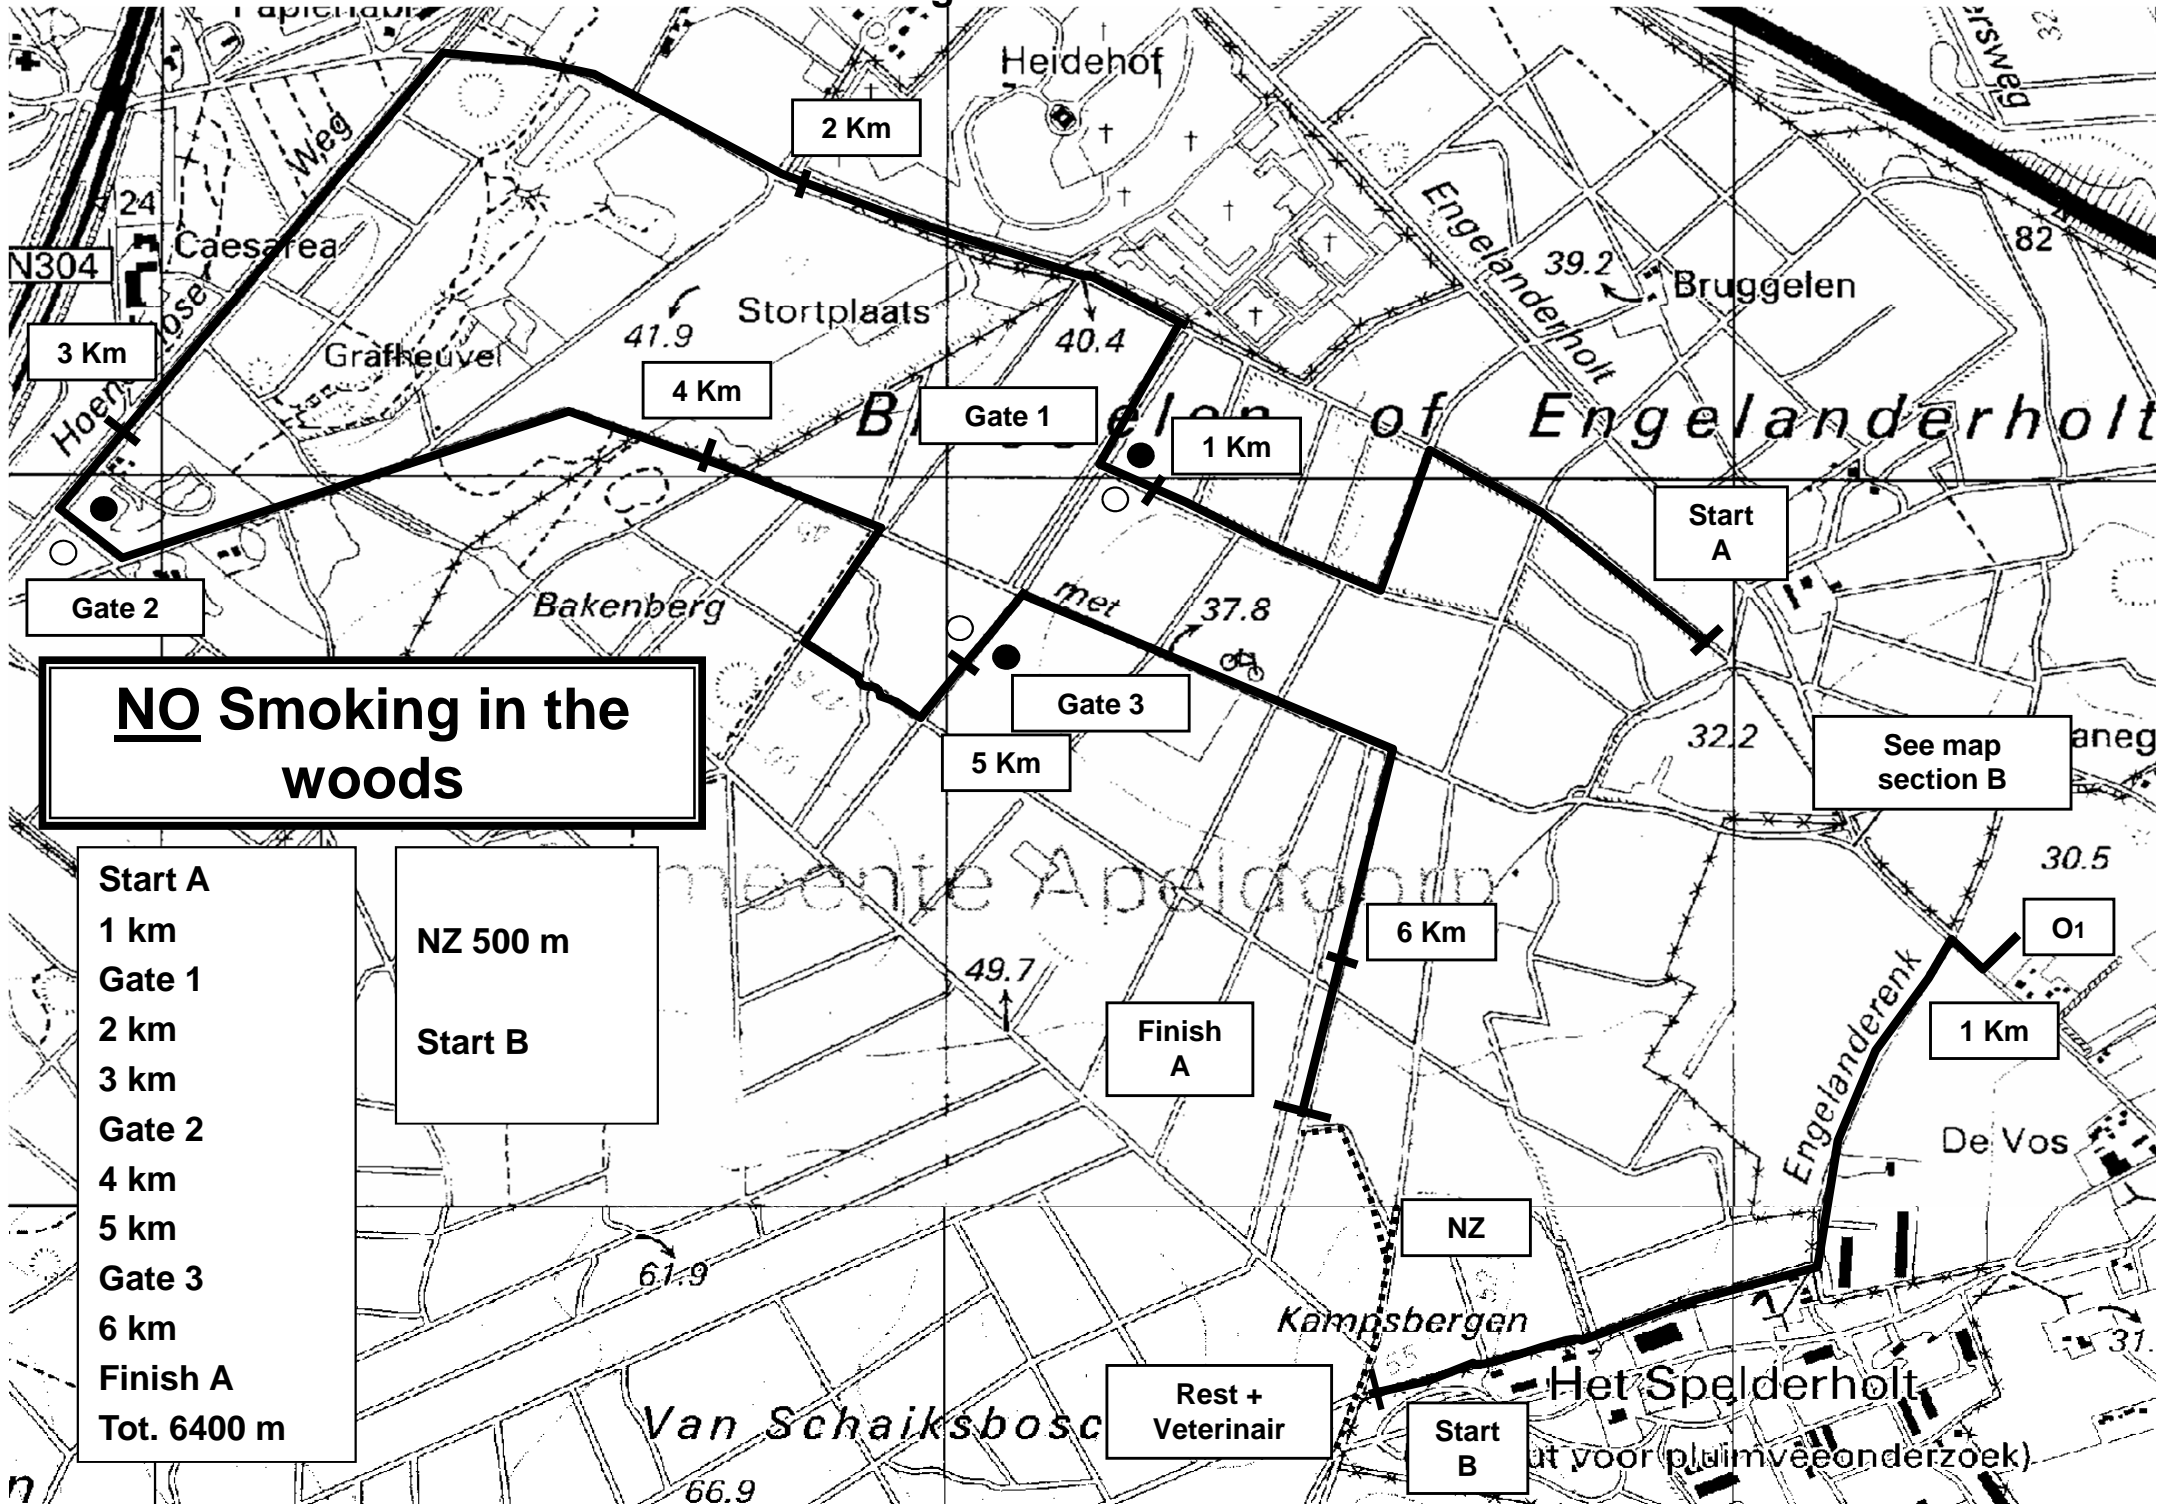

Section A and start B

Beekbergen 2015

**NO Smoking in the woods**

- Start A
- 1 km
- Gate 1
- 2 km
- 3 km
- Gate 2
- 4 km
- 5 km
- Gate 3
- 6 km
- Finish A
- Tot. 6400 m

NZ 500 m  
Start B

Rest +  
Veterinair

See map  
section B

Start  
B